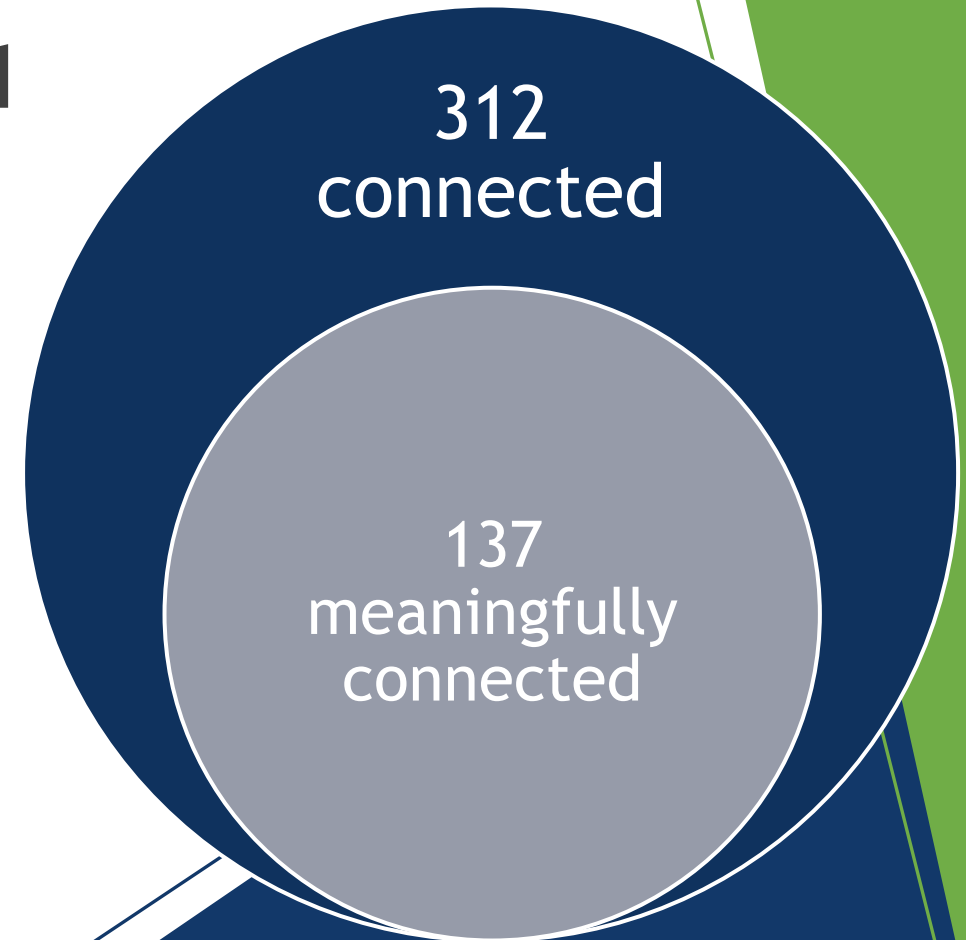

# Our 2027 Faith Goal

Grow to become a family of 400 people *meaningfully* connected and participating in our mission